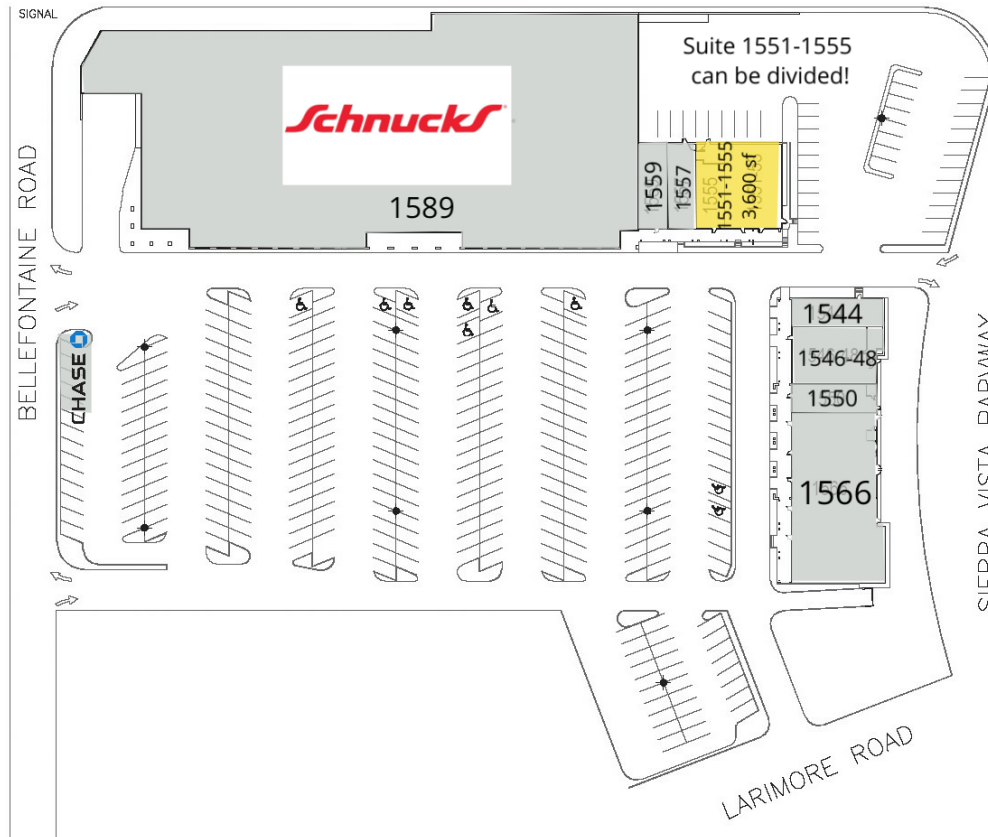

# Sierra Vista Plaza

1589 SIERRA VISTA PLAZA | ST. LOUIS, MO 63138

Suite	Tenant	Size
1544	Heartland Dental	1,300 SF
1546-48	Nu Fashion Beauty	2,565 SF
1550	China King	1,200 SF
1551-1555	Available	1,200 - 3,600 SF
1557	Metro PCS	1,200 SF
1559	Jackson Hewitt	1,200 SF
1566	DaVita	7,400 SF
1589	Schnucks	56,201 SF
ATM	Chase Bank	0 SF

Legend

Available
Unavailable

I-270

**Mark Pearl**

314.994.4050

mpearl@descogroup.com